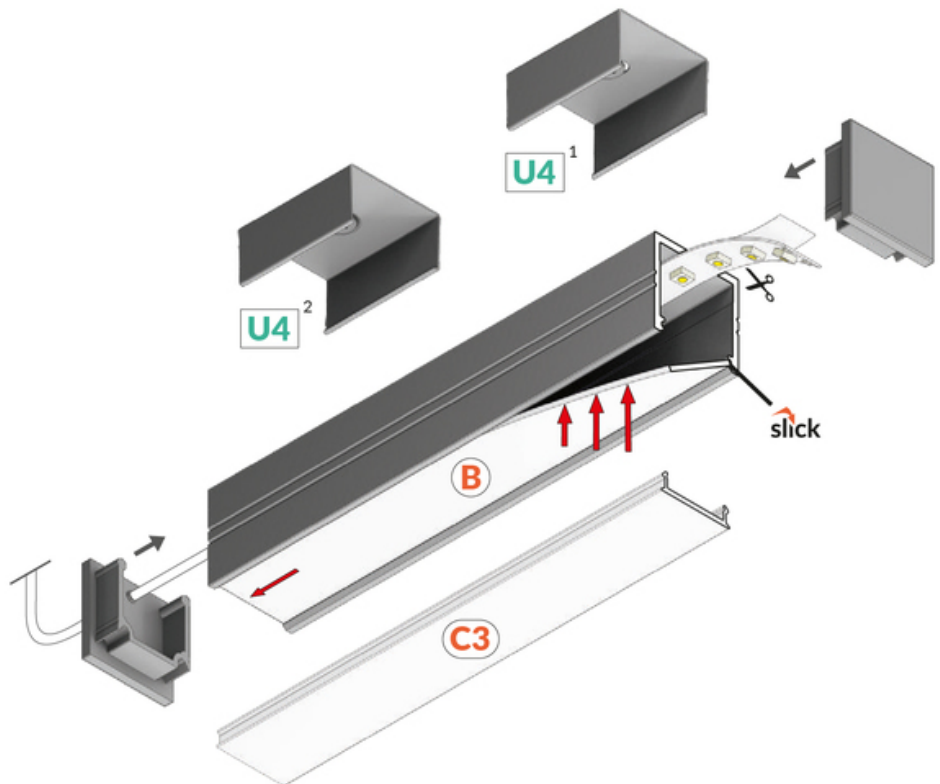

TOPMET LIGHT KŁOSOWICZ WIŚNIEWSKI sp. z o.o.

Ostrowska 354 | 61-312 Poznań | POLAND

tel.: +48 61 872 75 00

info@topmet.pl

pdf card generation date: 07.03.2025