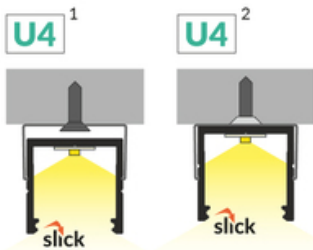

TOPMET LIGHT KŁOSOWICZ WIŚNIEWSKI sp. z o.o.

Ostrowska 354 | 61-312 Poznań | POLAND

tel.: +48 61 872 75 00

info@topmet.pl

pdf card generation date: 07.03.2025