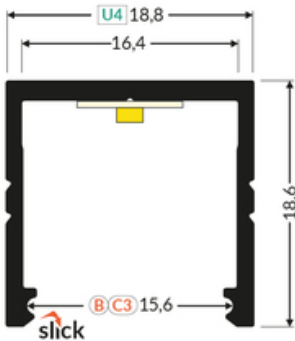

TOPMET LIGHT KŁOSOWICZ WIŚNIEWSKI sp. z o.o.

Ostrowska 354 | 61-312 Poznań | POLAND

tel.: +48 61 872 75 00

info@topmet.pl

pdf card generation date: 07.03.2025