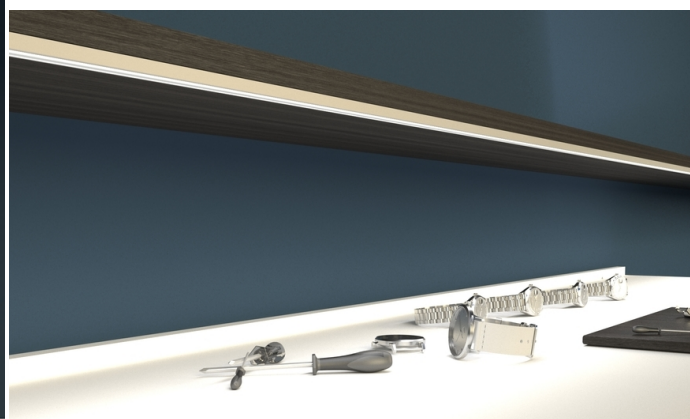

LED PROFILE SURFACE10.V2 BC/U 2000 RAW ALU.

Furniture

max 10 mm

Surface

	<ul style="list-style-type: none"> • a new generation of surface profiles • basic and aesthetically pleasing furniture profile • hidden mounting • reduced weight • updated design 	<ul style="list-style-type: none"> • EU industrial designs • CE • Made in Poland 	 <p>Buy product</p>
---	---	---	--