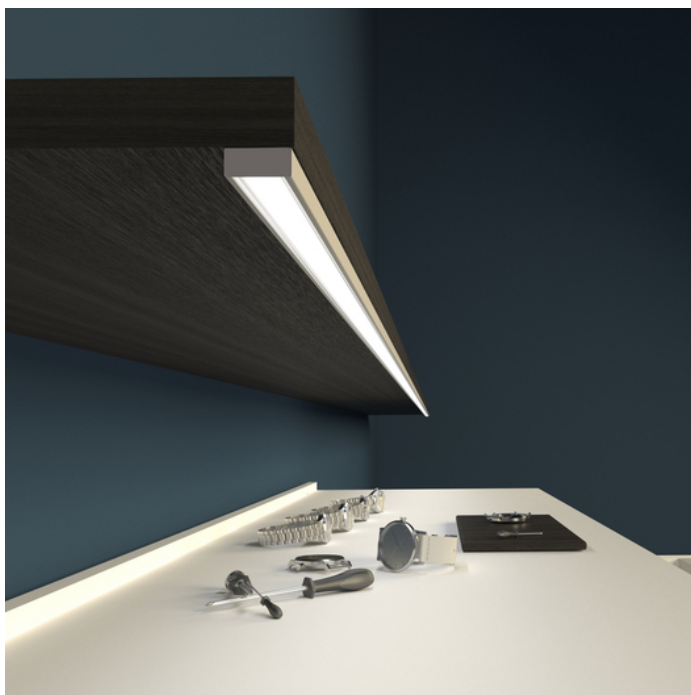

LED PROFILE SURFACE10.V2 BC/U 2000 RAW ALU.

Furniture

max 10 mm

Surface

	<ul style="list-style-type: none"> • a new generation of surface profiles • basic and aesthetically pleasing furniture profile • hidden mounting • reduced weight • updated design 	<ul style="list-style-type: none"> • EU industrial designs • CE • Made in Poland 	 <p>Buy product</p>
---	---	---	--