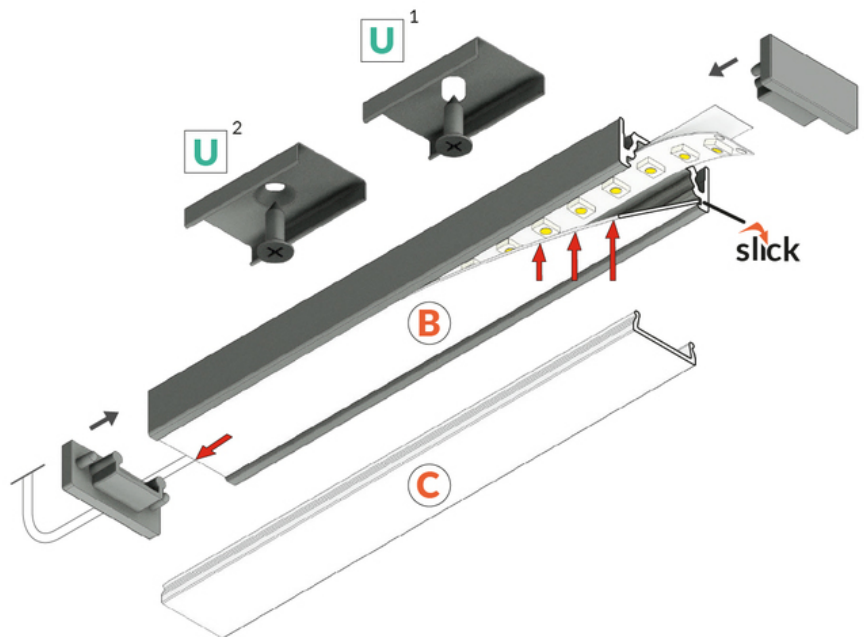

LED PROFILE SURFACE10.V2 BC/U 2000 RAW ALU.

Furniture

max 10 mm

Surface

	<ul style="list-style-type: none"> • a new generation of surface profiles • basic and aesthetically pleasing furniture profile • hidden mounting • reduced weight • updated design 	<ul style="list-style-type: none"> • EU industrial designs • CE • Made in Poland 	 <p>Buy product</p>
---	---	---	--