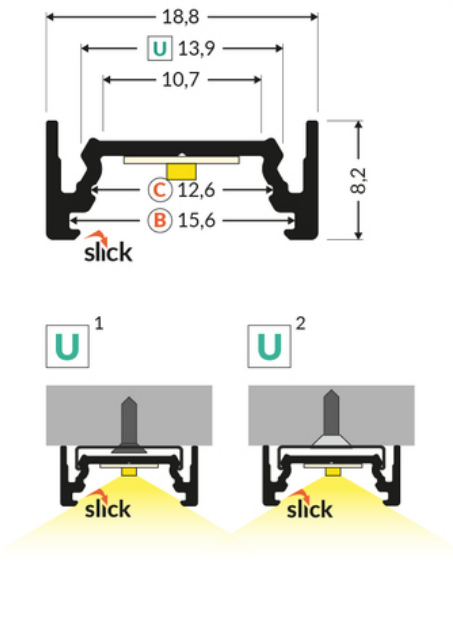

LED PROFILE SURFACE10.V2 BC/U 2000 RAW ALU.

Furniture

max 10 mm

Surface

	<ul style="list-style-type: none"> • a new generation of surface profiles • basic and aesthetically pleasing furniture profile • hidden mounting • reduced weight • updated design 	<ul style="list-style-type: none"> • EU industrial designs • CE • Made in Poland 	 <p>Buy product</p>
---	---	---	--

Basic Informations

<p>EAN: 5901597229551 Index: K3000200 Material: aluminium Color: raw aluminium Length [mm]: 2000 Weight [kg]: 0.238 Net weight [kg]: 0.024 Country of origin: PL</p>	<p>Measurement unit: qty Product packaging dimensions [mm]: 2000 x 18,8 x 8,2 Bulk packing [qty]: 40 Master packaging type: Bulk Product with gross packaging weight [kg]: 9.52</p>
---	---