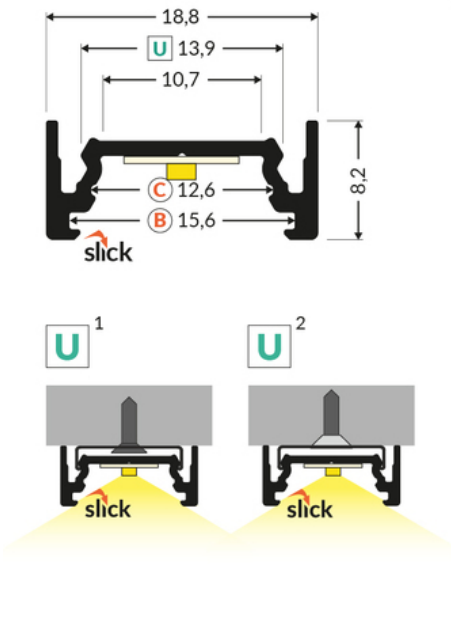

## /PLASTIC BAG

Surface

Furniture

max 10 mm

- a new generation of surface profiles
- basic and aesthetically pleasing furniture profile
- hidden mounting
- reduced weight
- updated design

Buy product

## AVAILABLE VARIANTS

2000 mm, 4050 mm