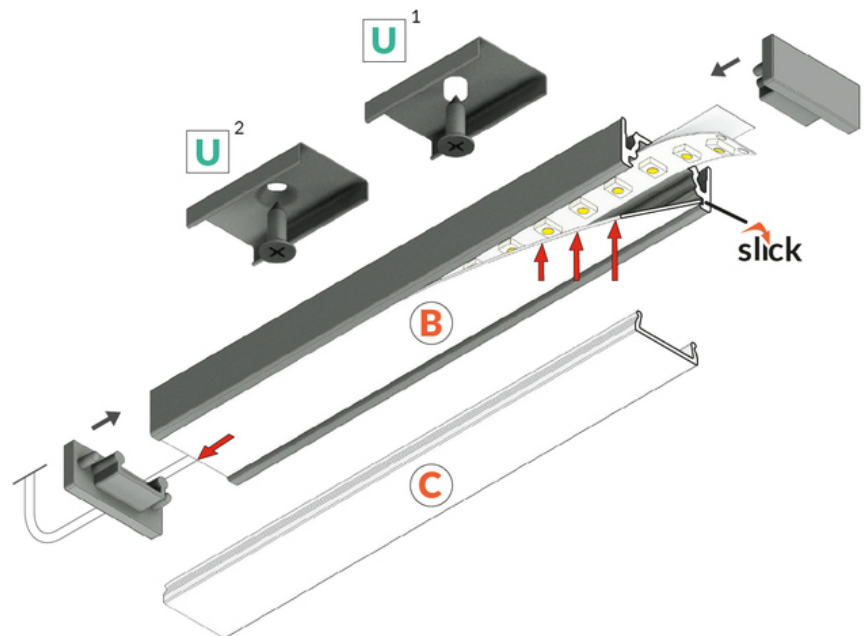

# LED PROFILE SURFACE10.V2 BC/U 2000 WHITE PAINTED

## /PLASTIC BAG

Surface

Furniture

max 10 mm

- a new generation of surface profiles
- basic and aesthetically pleasing furniture profile
- hidden mounting
- reduced weight
- updated design

Buy product

## AVAILABLE VARIANTS

2000 mm, 4050 mm