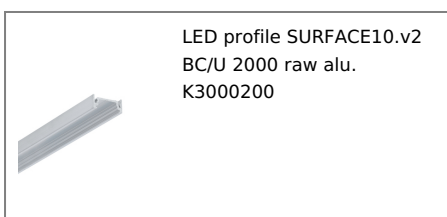

AVAILABLE COLORS

AVAILABLE VARIANTS

2000 mm, 4050 mm

Matching elements

TOPMET LIGHT KŁOSOWICZ WIŚNIEWSKI sp. z o.o.

Ostrowska 354 | 61-312 Poznań | POLAND

tel.: +48 61 872 75 00

info@topmet.pl

pdf card generation date: 10.03.2025