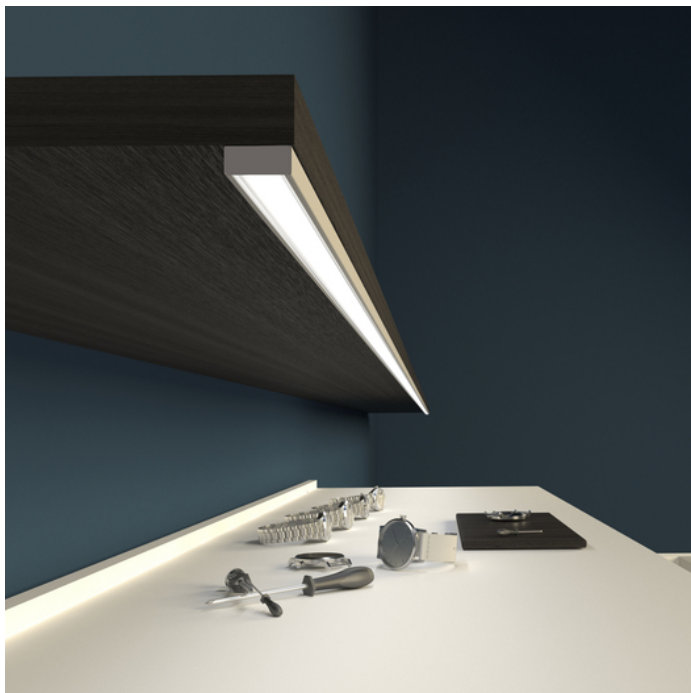

# LED PROFILE SURFACE10.V2 BC/U 2000 WHITE PAINTED

## /PLASTIC BAG

Surface

Furniture

max 10 mm

- a new generation of surface profiles
- basic and aesthetically pleasing furniture profile
- hidden mounting
- reduced weight
- updated design

Buy product