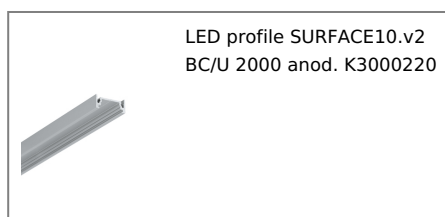

AVAILABLE COLORS

AVAILABLE VARIANTS

2000 mm, 4050 mm

Matching elements

TOPMET LIGHT KŁOSOWICZ WIŚNIEWSKI sp. z o.o.

Ostrowska 354 | 61-312 Poznań | POLAND

tel.: +48 61 872 75 00

info@topmet.pl

pdf card generation date: 10.03.2025