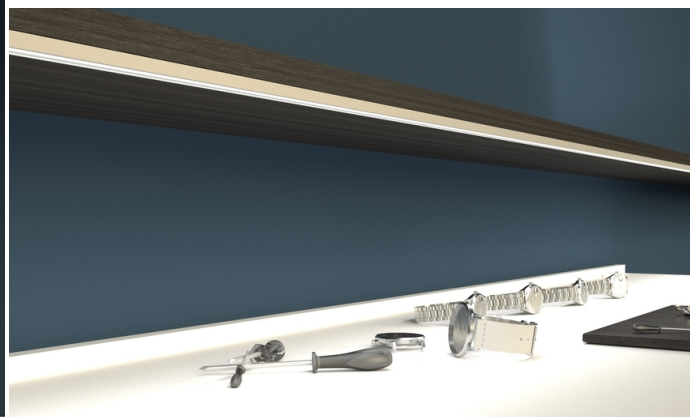

# LED PROFILE SURFACE10.V2 BC/U 2000 WHITE PAINTED

## /PLASTIC BAG

Surface

Furniture

max 10 mm

- a new generation of surface profiles
- basic and aesthetically pleasing furniture profile
- hidden mounting
- reduced weight
- updated design

Buy product