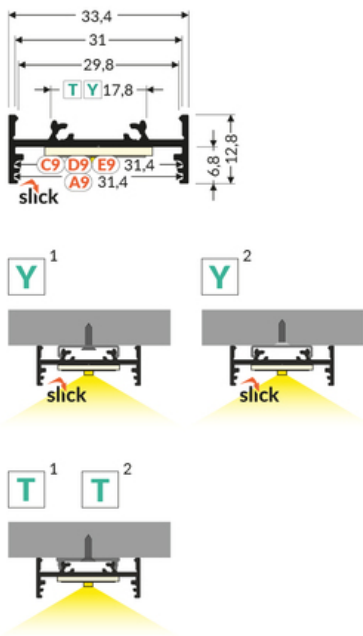

TOPMET LIGHT KŁOSOWICZ WIŚNIEWSKI sp. z o.o.

Ostrowska 354 | 61-312 Poznań | POLAND

tel.: +48 61 872 75 00

info@topmet.pl

pdf card generation date: 10.03.2025