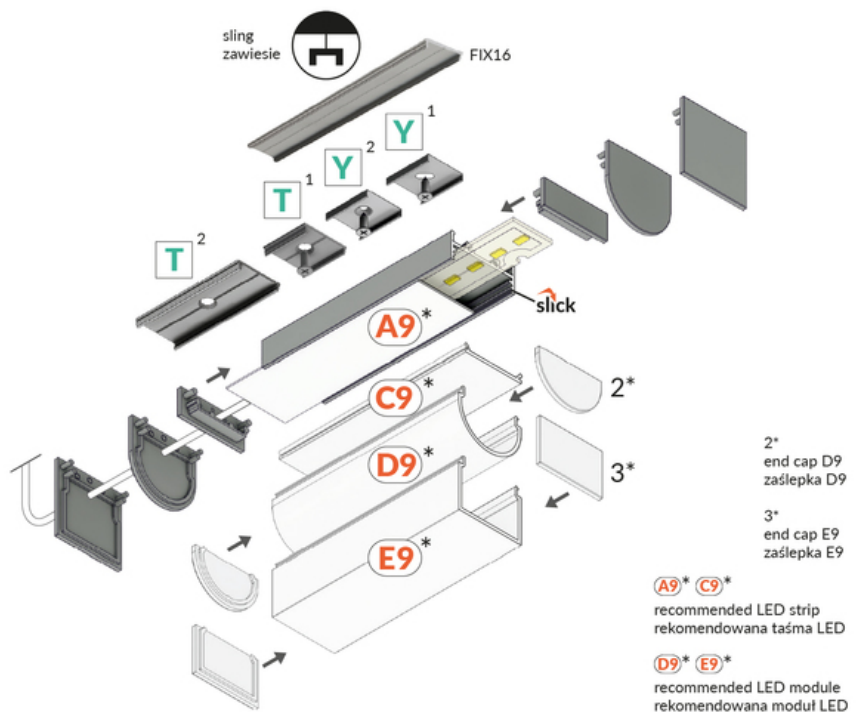

TOPMET LIGHT KŁOSOWICZ WIŚNIEWSKI sp. z o.o.

Ostrowska 354 | 61-312 Poznań | POLAND

tel.: +48 61 872 75 00

info@topmet.pl

pdf card generation date: 10.03.2025