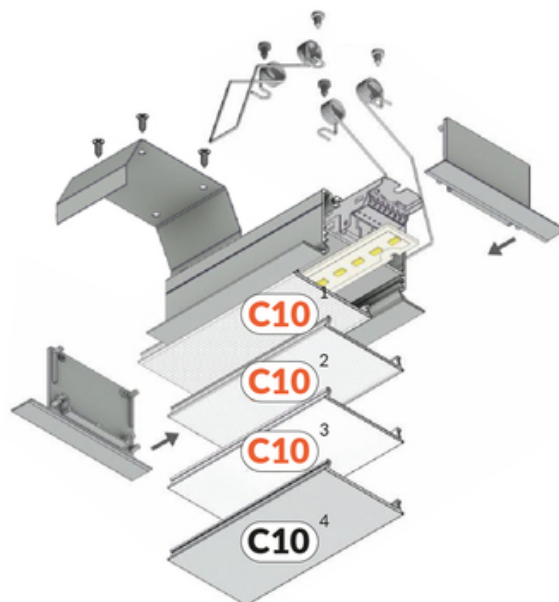

## /PLASTIC BAG

Recessed

Lighting

- profile for creating LED luminaires
- perfect as main lighting
- 3 types of covers available with different light distributions

EU industrial designs

CE

Made in Poland

Buy product