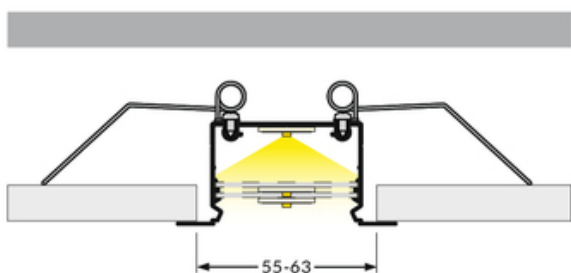

## /PLASTIC BAG

Recessed

Lighting

- profile for creating LED luminaires
- perfect as main lighting
- 3 types of covers available with different light distributions

EU industrial designs

CE

Made in Poland

Buy product