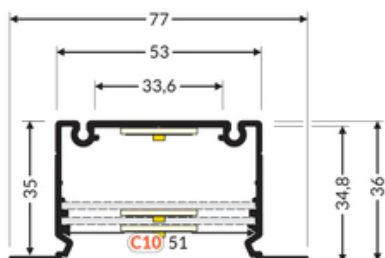

TOPMET LIGHT KŁOSOWICZ WIŚNIEWSKI sp. z o.o.

Ostrowska 354 | 61-312 Poznań | POLAND

tel.: +48 61 872 75 00

info@topmet.pl

pdf card generation date: 10.03.2025