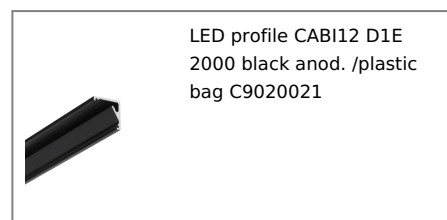

AVAILABLE COLORS

AVAILABLE VARIANTS

1000 mm, 2000 mm, 3000 mm, 4050 mm

Matching elements

TOPMET LIGHT KŁOSOWICZ WIŚNIEWSKI sp. z o.o.

Ostrowska 354 | 61-312 Poznań | POLAND

tel.: +48 61 872 75 00

info@topmet.pl

pdf card generation date: 10.03.2025