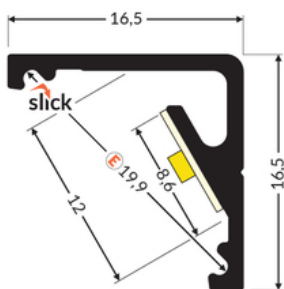

# LED PROFILE CABI12 D1E 2000 ANOD.

Furniture

Corner

	<ul style="list-style-type: none"><li>• two lighting angles: 30°/60°</li><li>• small sizes, no holders and a channel for hiding cables</li><li>• minimum interference in glass showcase's look</li><li>• Slick socket</li></ul>	 EU industrial designs  CE  Made in Poland	 Buy product
---	---	---	--

Measurement unit: qty

Product packaging dimensions [mm]: 2000 x 16,5 x 16,5

Bulk packing [qty]: 40

Master packaging type: Bulk

Product with gross packaging weight [kg]: 10.48

## AVAILABLE VARIANTS

1000 mm, 2000 mm, 3000 mm, 4050 mm