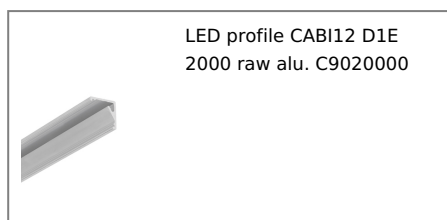

AVAILABLE COLORS

AVAILABLE VARIANTS

1000 mm, 2000 mm, 3000 mm, 4050 mm

Matching elements

TOPMET LIGHT KŁOSOWICZ WIŚNIEWSKI sp. z o.o.

Ostrowska 354 | 61-312 Poznań | POLAND

tel.: +48 61 872 75 00

info@topmet.pl

pdf card generation date: 10.03.2025