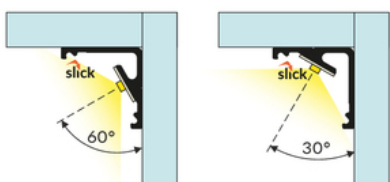

# LED PROFILE CABI12 D1E 2000 ANOD.

Furniture

Corner

	<ul style="list-style-type: none"><li>• two lighting angles: 30°/60°</li><li>• small sizes, no holders and a channel for hiding cables</li><li>• minimum interference in glass showcase's look</li><li>• Slick socket</li></ul>	 EU industrial designs  CE  Made in Poland	 Buy product
---	---	---	--