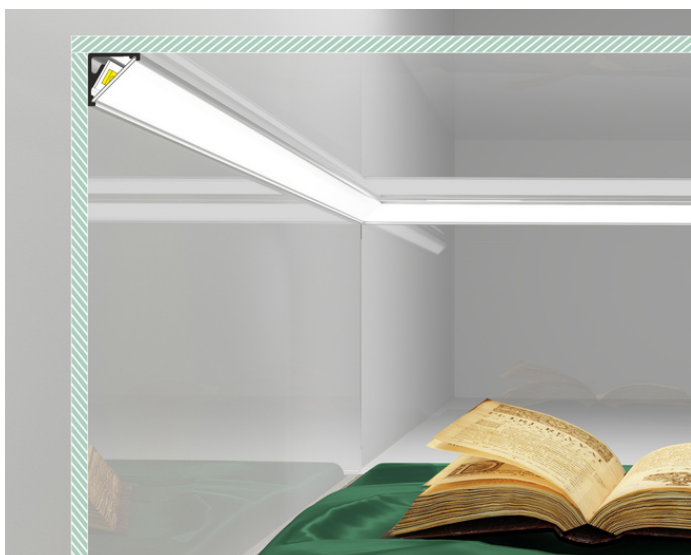

Basic Informations

EAN: 5901597209737

Index: C9020020

Material: aluminium

Color: anodized

Length [mm]: 2000

Weight [kg]: 0.262

Country of origin: PL

Measurement unit: qty

Product packaging dimensions [mm]: 2000 x 16,5 x 16,5

Bulk packing [qty]: 40

Master packaging type: Bulk

Product with gross packaging weight [kg]: 10.48