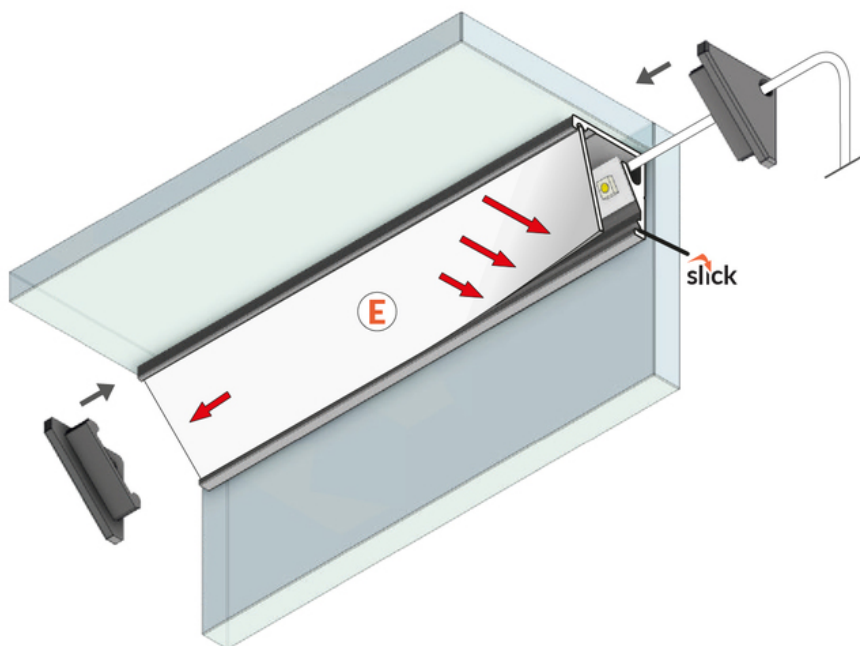

# LED PROFILE CABI12 D1E 2000 ANOD.

Furniture

Corner

	<ul style="list-style-type: none"><li>• two lighting angles: 30°/60°</li><li>• small sizes, no holders and a channel for hiding cables</li><li>• minimum interference in glass showcase's look</li><li>• Slick socket</li></ul>	 EU industrial designs  CE  Made in Poland	 Buy product
---	---	---	--

## AVAILABLE VARIANTS

1000 mm, 2000 mm, 3000 mm, 4050 mm