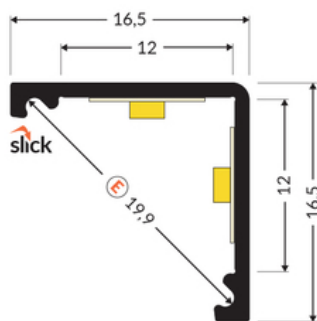

LED PROFILE CABI12 DUO D1E 2000 RAW ALU.

Corner

Furniture

	<ul style="list-style-type: none"> • designed for displaying products in glass cases • two places to insert the LED strip • minimalist, unobtrusive • much lighter than the original 	<ul style="list-style-type: none">  EU industrial designs  CE  Made in Poland 	 <p>Buy product</p>
---	--	---	--

Basic Informations

EAN: 5901597225812 Index: K2000200 Material: aluminium Color: raw aluminium Length [mm]: 2000 Weight [kg]: 0.196 Country of origin: PL	Measurement unit: qty Product packaging dimensions [mm]: 2000 x 16,5 x 16,5 Bulk packing [qty]: 40 Master packaging type: Bulk Product with gross packaging weight [kg]: 7.84
--	---

AVAILABLE VARIANTS

1000 mm, 2000 mm, 3000 mm, 4050 mm

Matching elements

DIFFUSERS

 <p>diffuser E slide 2000 opal index: A2000238</p>	 <p>diffuser E slide 2000 frosted index: A2000239</p>	 <p>diffuser E slide 2000 transparent index: A2000216</p>
---	--	--