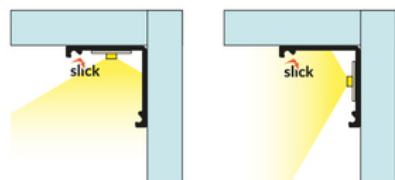

LED PROFILE CABI12 DUO D1E 2000 RAW ALU.

Corner

Furniture

	<ul style="list-style-type: none"> • designed for displaying products in glass cases • two places to insert the LED strip • minimalist, unobtrusive • much lighter than the original 	<ul style="list-style-type: none">  EU industrial designs  CE  Made in Poland 	 <p>Buy product</p>
---	--	---	--