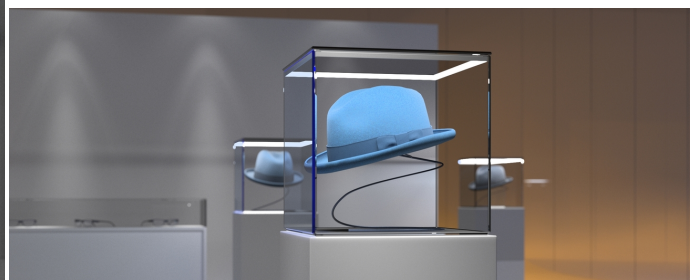

LED PROFILE CABI12 DUO D1E 2000 RAW ALU.

Corner

Furniture

	<ul style="list-style-type: none"> • designed for displaying products in glass cases • two places to insert the LED strip • minimalist, unobtrusive • much lighter than the original 	<ul style="list-style-type: none">  EU industrial designs  CE  Made in Poland 	 <p>Buy product</p>
---	--	---	--