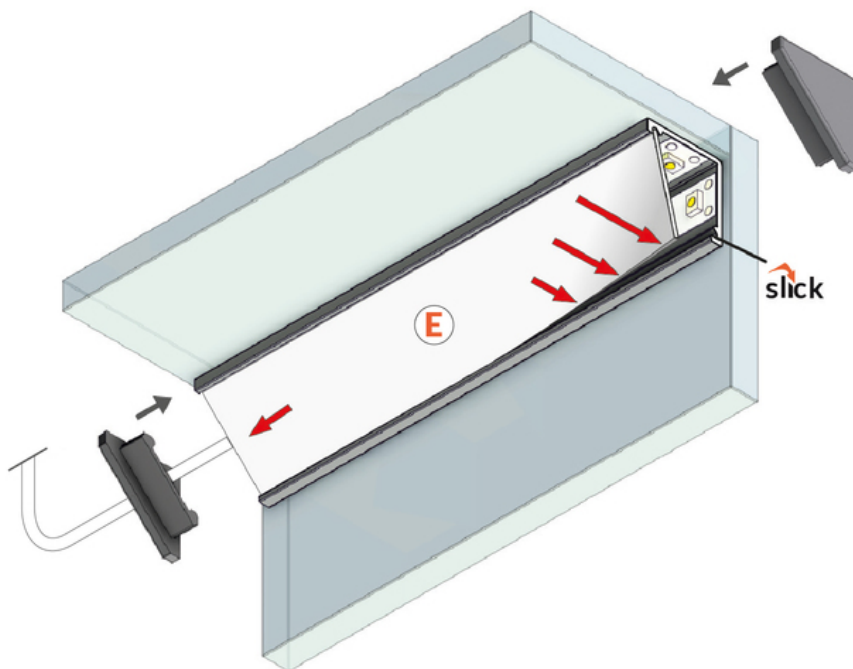

LED PROFILE CABI12 DUO D1E 2000 RAW ALU.

Corner

Furniture

	<ul style="list-style-type: none"> • designed for displaying products in glass cases • two places to insert the LED strip • minimalist, unobtrusive • much lighter than the original 	<ul style="list-style-type: none">  EU industrial designs  CE  Made in Poland 	 <p>Buy product</p>
---	--	---	--

AVAILABLE VARIANTS

1000 mm, 2000 mm, 3000 mm, 4050 mm

Matching elements

DIFFUSERS

 <p>diffuser E slide 2000 opal index: A2000238</p>	 <p>diffuser E slide 2000 frosted index: A2000239</p>	 <p>diffuser E slide 2000 transparent index: A2000216</p>
---	--	--