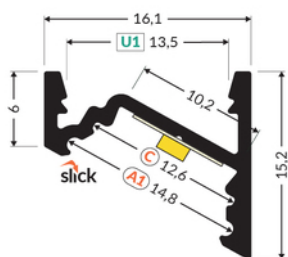

LED PROFILE CORNER10.V2 A1C/U1 2000 RAW ALU.

Corner

Furniture

max 10 mm

	<ul style="list-style-type: none"> • a new generation of corner profiles • effective design • reduced weight (30% lighter than predecessor) • updated design 	<ul style="list-style-type: none">  EU industrial designs  CE  Made in Poland 	 <p>Buy product</p>
---	--	---	--

U1

Basic Informations

EAN: 5901597222019 Index: J6000200 Material: aluminium Color: raw aluminium Length [mm]: 2000 Weight [kg]: 0.262 Country of origin: PL	Measurement unit: qty Product packaging dimensions [mm]: 2000 x 16,1 x 15,2 Bulk packing [qty]: 40 Master packaging type: Bulk Product with gross packaging weight [kg]: 10.48
--	--

AVAILABLE COLORS

 <p>LED profile CORNER10.v2 A1C/U1 2000 white painted /plastic bag J6000201</p>	 <p>LED profile CORNER10.v2 A1C/U1 2000 anod. J6000220</p>	 <p>LED profile CORNER10.v2 A1C/U1 2000 black anod. /plastic bag J6000221</p>
--	---	--

AVAILABLE VARIANTS

1000 mm, 2000 mm, 3000 mm, 4050 mm

Matching elements

DIFFUSERS

 <p>diffuser A1 slide 2000 opal index: J6000938</p>	 <p>diffuser A1 slide 2000 frosted index: J6000939</p>	 <p>diffuser A1 slide 2000 transparent index: J6000916</p>
--	---	---