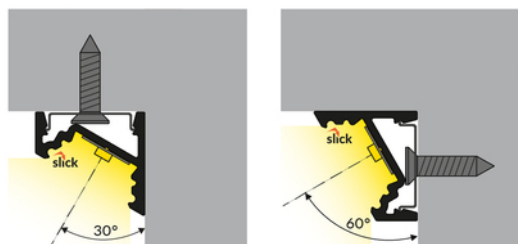

LED PROFILE CORNER10.V2 A1C/U1 2000 RAW ALU.

Corner

Furniture

max 10 mm

	• a new generation of corner profiles • effective design • reduced weight (30% lighter than predecessor) • updated design	- EU industrial designs - CE - Made in Poland	Buy product

U1