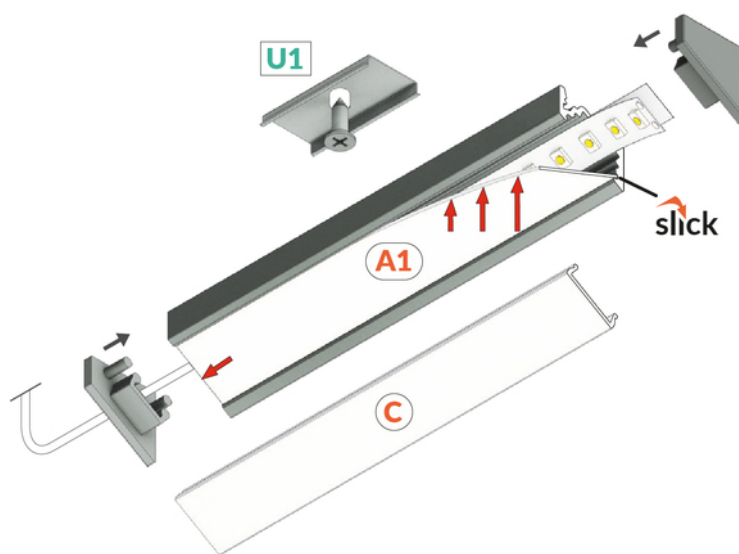

LED PROFILE CORNER10.V2 A1C/U1 2000 RAW ALU.

Corner

Furniture

max 10 mm

	<ul style="list-style-type: none"> • a new generation of corner profiles • effective design • reduced weight (30% lighter than predecessor) • updated design 	<ul style="list-style-type: none">  EU industrial designs  CE  Made in Poland 	 <p>Buy product</p>
---	--	---	--

U1

Basic Informations

EAN: 5901597222019 Index: J6000200 Material: aluminium Color: raw aluminium Length [mm]: 2000 Weight [kg]: 0.262 Country of origin: PL	Measurement unit: qty Product packaging dimensions [mm]: 2000 x 16,1 x 15,2 Bulk packing [qty]: 40 Master packaging type: Bulk Product with gross packaging weight [kg]: 10.48
--	--

AVAILABLE COLORS

 <p>LED profile CORNER10.v2 A1C/U1 2000 white painted /plastic bag J6000201</p>	 <p>LED profile CORNER10.v2 A1C/U1 2000 anod. J6000220</p>	 <p>LED profile CORNER10.v2 A1C/U1 2000 black anod. /plastic bag J6000221</p>
--	---	--