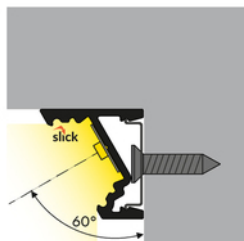

LED PROFILE CORNER10.V2 A1C/U1 2000 BLACK ANOD.

/PLASTIC BAG

Furniture

max 10 mm

Corner

- a new generation of corner profiles
- effective design
- reduced weight (30% lighter than predecessor)
- updated design

EU industrial designs

CE

Made in Poland

Buy product

U1

TOPMET LIGHT KŁOSOWICZ WIŚNIEWSKI sp. z o.o.

Ostrowska 354 | 61-312 Poznań | POLAND

tel.: +48 61 872 75 00

info@topmet.pl

pdf card generation date: 10.03.2025