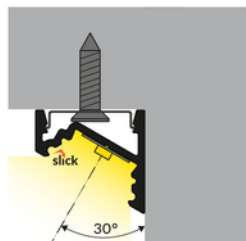

LED PROFILE CORNER10.V2 A1C/U1 2000 BLACK ANOD.

/PLASTIC BAG

Furniture

max 10 mm

Corner

- a new generation of corner profiles
- effective design
- reduced weight (30% lighter than predecessor)
- updated design

EU industrial designs

CE

Made in Poland

Buy product

U1

TOPMET LIGHT KŁOSOWICZ WIŚNIEWSKI sp. z o.o.

Ostrowska 354 | 61-312 Poznań | POLAND

tel.: +48 61 872 75 00

info@topmet.pl

pdf card generation date: 10.03.2025