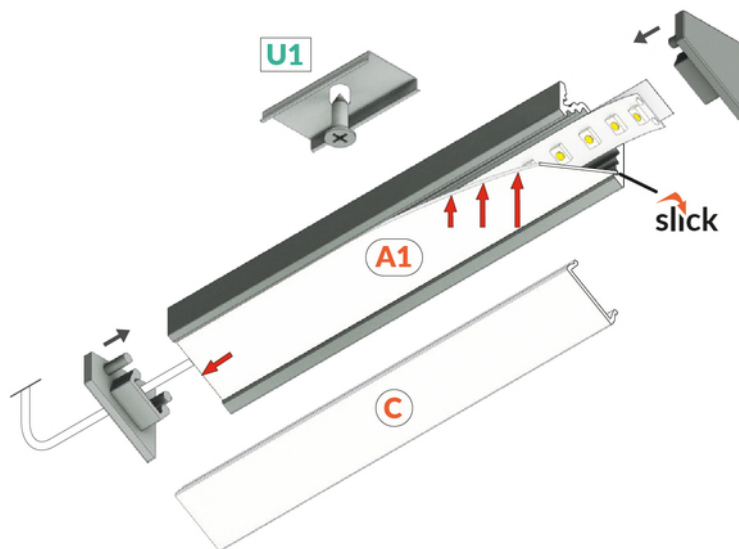

LED PROFILE CORNER10.V2 A1C/U1 2000 BLACK ANOD.

/PLASTIC BAG

Furniture

max 10 mm

Corner

- a new generation of corner profiles
- effective design
- reduced weight (30% lighter than predecessor)
- updated design

EU industrial designs

CE

Made in Poland

Buy product

U1

TOPMET LIGHT KŁOSOWICZ WIŚNIEWSKI sp. z o.o.

Ostrowska 354 | 61-312 Poznań | POLAND

tel.: +48 61 872 75 00

info@topmet.pl

pdf card generation date: 10.03.2025