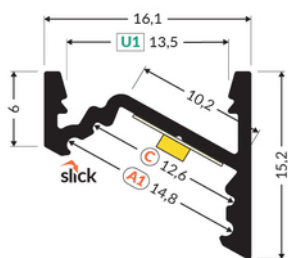

LED PROFILE CORNER10.V2 A1C/U1 2000 BLACK ANOD.

/PLASTIC BAG

Furniture

max 10 mm

Corner

- a new generation of corner profiles
- effective design
- reduced weight (30% lighter than predecessor)
- updated design

EU industrial designs

CE

Made in Poland

Buy product

U1

TOPMET LIGHT KŁOSOWICZ WIŚNIEWSKI sp. z o.o.

Ostrowska 354 | 61-312 Poznań | POLAND

tel.: +48 61 872 75 00

info@topmet.pl

pdf card generation date: 10.03.2025