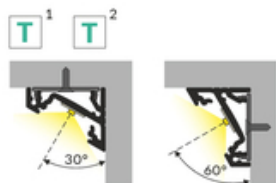

LED PROFILE CORNER14 EE7F/TY 2000 RAW ALU.

Corner

Furniture

max 14 mm

	<ul style="list-style-type: none"> • hidden mounting • two lighting angles: 30°/60° 	 CE  EU industrial designs  Made in Poland	 Buy product
---	---	---	--