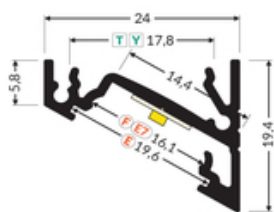

LED PROFILE CORNER14 EE7F/TY 2000 RAW ALU.

Corner

Furniture

max 14 mm

	<ul style="list-style-type: none"> • hidden mounting • two lighting angles: 30°/60° 	 CE  EU industrial designs  Made in Poland	 Buy product
---	---	---	--

Index: A4020000

Material: aluminium

Color: raw aluminium

Length [mm]: 2000

Weight [kg]: 0.436

Country of origin: PL

Measurement unit: qty

Product packaging dimensions [mm]: 2000 x 24 x 19,4