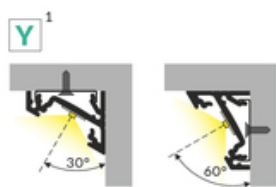

LED PROFILE CORNER14 EE7F/TY 2000 RAW ALU.

Corner

Furniture

max 14 mm

	<ul style="list-style-type: none"> • hidden mounting • two lighting angles: 30°/60° 	 CE  EU industrial designs  Made in Poland	 Buy product
---	---	---	--