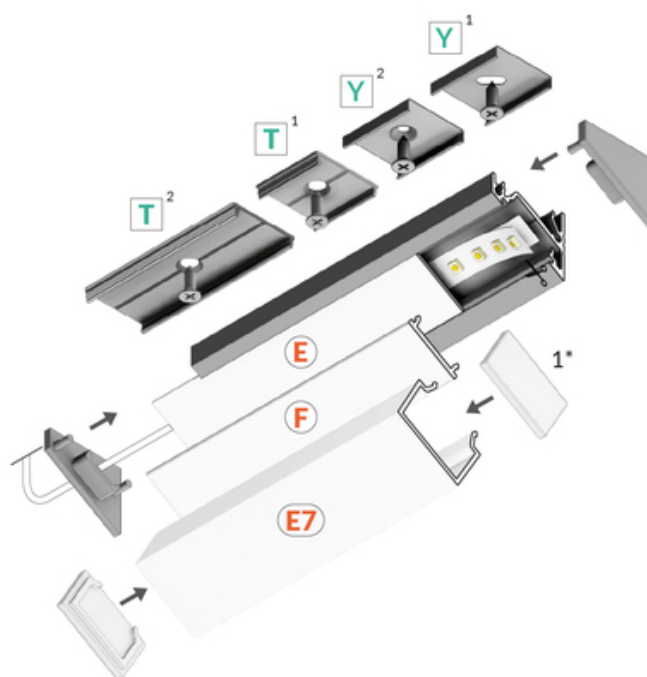

LED PROFILE CORNER14 EE7F/TY 2000 RAW ALU.

Corner

Furniture

max 14 mm

	<ul style="list-style-type: none"> • hidden mounting • two lighting angles: 30°/60° 	 CE  EU industrial designs  Made in Poland	 Buy product
---	---	---	--

Index: A4020000

Material: aluminium

Color: raw aluminium

Length [mm]: 2000

Weight [kg]: 0.436

Country of origin: PL

Measurement unit: qty

Product packaging dimensions [mm]: 2000 x 24 x 19,4

**end cap CORNER14 gen2
with hole end cap silver
[20pcs]**
index: A4970040

CONNECTORS

**connector T 180deg
/plastic bag [200pcs]**
index: C6990000W