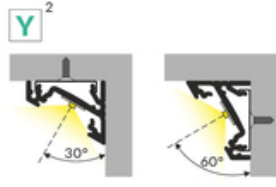

LED PROFILE CORNER14 EE7F/TY 2000 RAW ALU.

Corner

Furniture

max 14 mm

	<ul style="list-style-type: none"> • hidden mounting • two lighting angles: 30°/60° 	 CE  EU industrial designs  Made in Poland	 Buy product
---	---	---	--

Index: A4020000

Material: aluminium

Color: raw aluminium

Length [mm]: 2000

Weight [kg]: 0.436

Country of origin: PL

Measurement unit: qty

Product packaging dimensions [mm]: 2000 x 24 x 19,4