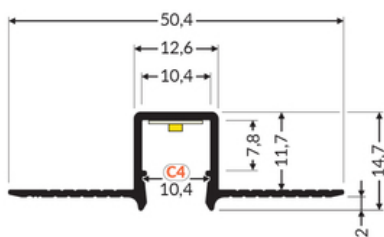

TOPMET LIGHT KŁOSOWICZ WIŚNIEWSKI sp. z o.o.

Ostrowska 354 | 61-312 Poznań | POLAND

tel.: +48 61 872 75 00

info@topmet.pl

pdf card generation date: 10.03.2025