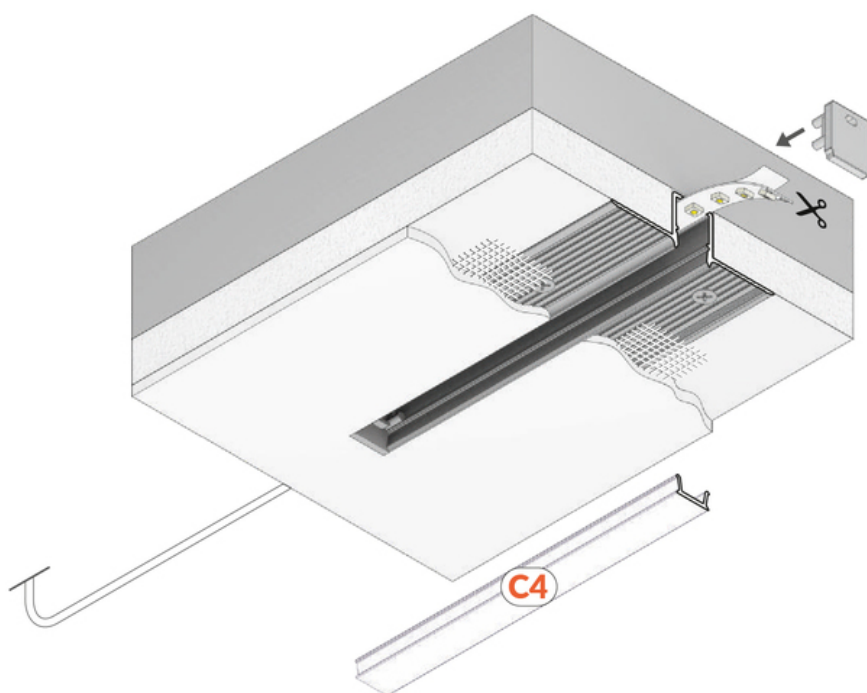

TOPMET LIGHT KŁOSOWICZ WIŚNIEWSKI sp. z o.o.

Ostrowska 354 | 61-312 Poznań | POLAND

tel.: +48 61 872 75 00

info@topmet.pl

pdf card generation date: 10.03.2025