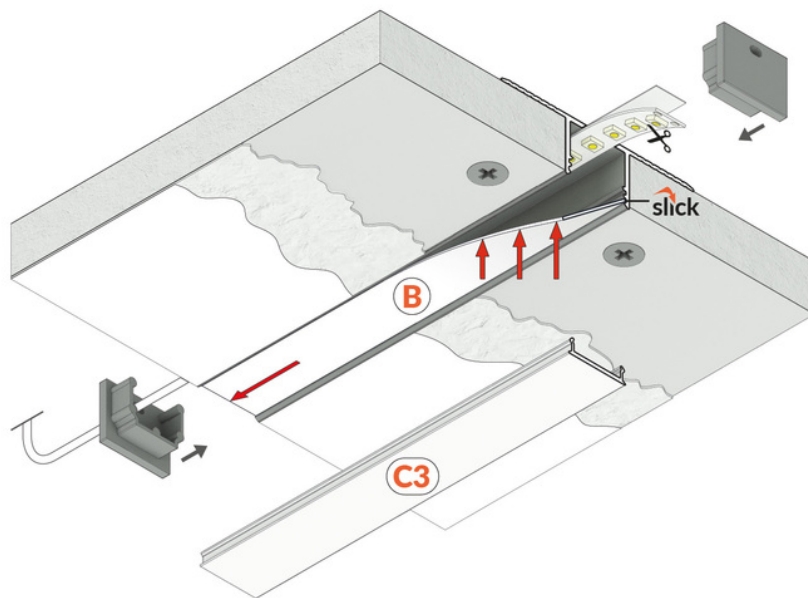

LED PROFILE PLANE14 IN BC3 2000 ANOD.

	<p> CE</p> <p> EU industrial designs</p> <p> Made in Poland</p>	 <p>Buy product</p>
--	--	--

TOPMET LIGHT KŁOSOWICZ WIŚNIEWSKI sp. z o.o.

Ostrowska 354 | 61-312 Poznań | POLAND

tel.: +48 61 872 75 00

info@topmet.pl

pdf card generation date: 10.03.2025

Basic Informations

EAN: 5901597295860 Index: P1000220 Material: aluminium Color: anodized Length [mm]: 2000 Weight [kg]: 0.443 Country of origin: PL	Measurement unit: qty Product packaging dimensions [mm]: 2000 x 52 x 14 Bulk packing [qty]: 40 Master packaging type: Bulk Product with gross packaging weight [kg]: 17.72
---	--