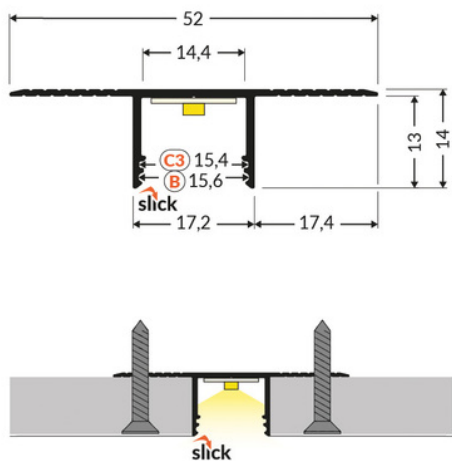

LED PROFILE PLANE14 IN BC3 2000 ANOD.

	<p> CE</p> <p> EU industrial designs</p> <p> Made in Poland</p>	 <p>Buy product</p>
--	--	--

TOPMET LIGHT KŁOSOWICZ WIŚNIEWSKI sp. z o.o.

Ostrowska 354 | 61-312 Poznań | POLAND

tel.: +48 61 872 75 00

info@topmet.pl

pdf card generation date: 10.03.2025

Basic Informations

EAN: 5901597295860 Index: P1000220 Material: aluminium Color: anodized Length [mm]: 2000 Weight [kg]: 0.443 Country of origin: PL	Measurement unit: qty Product packaging dimensions [mm]: 2000 x 52 x 14 Bulk packing [qty]: 40 Master packaging type: Bulk Product with gross packaging weight [kg]: 17.72
---	--