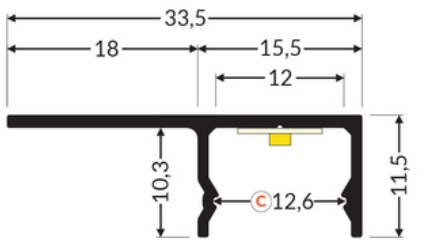

## Basic Informations

TOPMET LIGHT KŁOSOWICZ WIŚNIEWSKI sp. z o.o.

Ostrowska 354 | 61-312 Poznań | POLAND

tel.: +48 61 872 75 00

info@topmet.pl

pdf card generation date: 10.03.2025

EAN: 5901597260899 Index: G2000620 Material: aluminium Color: anodized Length [mm]: 2000 Weight [kg]: 0.436 Country of origin: PL	Measurement unit: qty Product packaging dimensions [mm]: 2000 x 33,5 x 11,5 Bulk packing [qty]: 40 Master packaging type: Bulk Product with gross packaging weight [kg]: 17.44
---	--

## AVAILABLE VARIANTS

1000 mm, 2000 mm, 3000 mm, 4050 mm