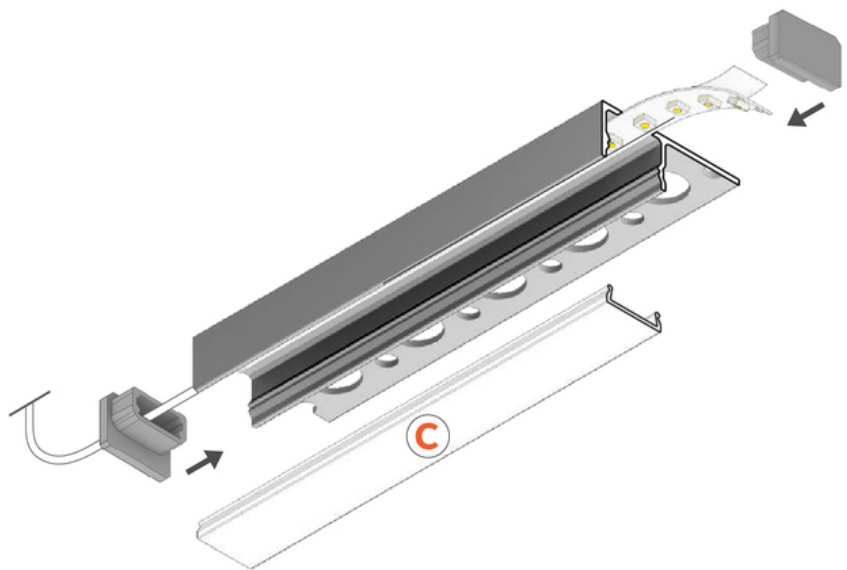

# LED PROFILE UNI-TILE12 180DEG C PLUS 2000 ANOD.

	<p> CE</p> <p> EU industrial designs</p> <p> Made in Poland</p>	 <p>Buy product</p>
---	--	--

## Basic Informations

TOPMET LIGHT KŁOSOWICZ WIŚNIEWSKI sp. z o.o.

Ostrowska 354 | 61-312 Poznań | POLAND

tel.: +48 61 872 75 00

info@topmet.pl

pdf card generation date: 10.03.2025

EAN: 5901597260899 Index: G2000620 Material: aluminium Color: anodized Length [mm]: 2000 Weight [kg]: 0.436 Country of origin: PL	Measurement unit: qty Product packaging dimensions [mm]: 2000 x 33,5 x 11,5 Bulk packing [qty]: 40 Master packaging type: Bulk Product with gross packaging weight [kg]: 17.44
---	--

## AVAILABLE VARIANTS

1000 mm, 2000 mm, 3000 mm, 4050 mm