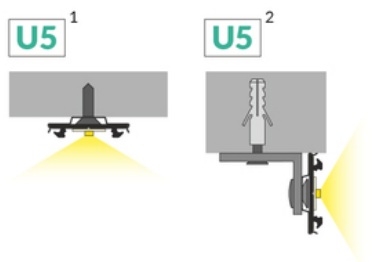

LED PROFILE ARC12 CD/U5 2000 RAW ALU.

Furniture

	<ul style="list-style-type: none"> flexible aluminium profile, possibility of bending in two directions the profile keeps the shape of the bend minimum bending radius: 50 cm decorative and illuminating purpose of the profile possibility of using two diffusers - better light scattering possible outside installation (with D diffuser and waterproof LED strip used) 	 EU industrial designs  CE  Made in Poland	 <p>Buy product</p>
-----------------------------------------------------------------------------------	-----------------------------------------------------------------------------------------------------------------------------------------------------------------------------------------------------------------------------------------------------------------------------------------------------------------------------------------------------------------------------------------------------------------------------------------	-----------------------------------------------------------------------------------------------------------------------------------------------------------------------------------------------------------------------------------------------------------------------------------------------------	-----------------------------------------------------------------------------------------------------------