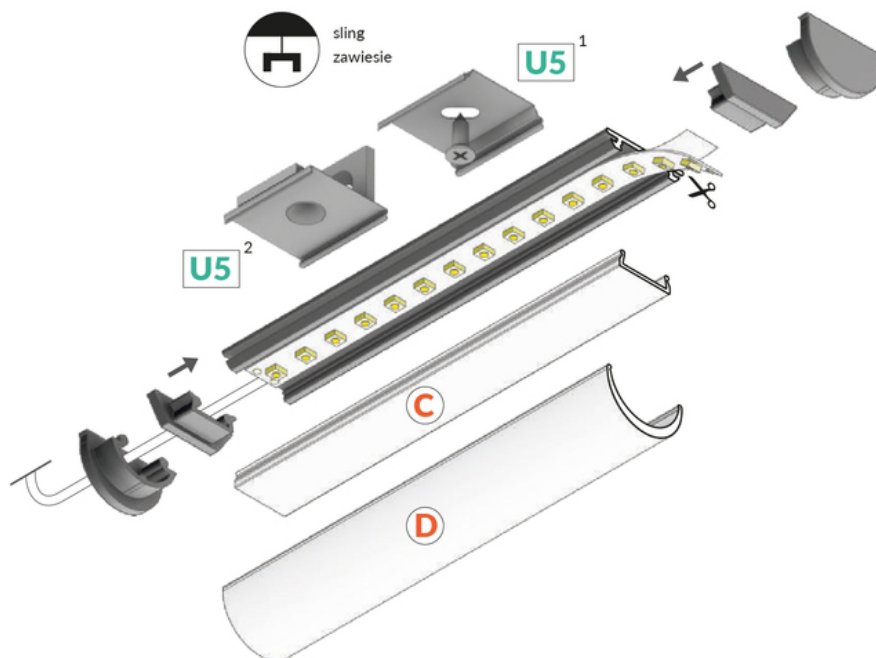

LED PROFILE ARC12 CD/U5 2000 RAW ALU.

Furniture

	<ul style="list-style-type: none"> flexible aluminium profile, possibility of bending in two directions the profile keeps the shape of the bend minimum bending radius: 50 cm decorative and illuminating purpose of the profile possibility of using two diffusers - better light scattering possible outside installation (with D diffuser and waterproof LED strip used) 	 EU industrial designs  CE  Made in Poland	 <p>Buy product</p>
-----------------------------------------------------------------------------------	-----------------------------------------------------------------------------------------------------------------------------------------------------------------------------------------------------------------------------------------------------------------------------------------------------------------------------------------------------------------------------------------------------------------------------------------	-----------------------------------------------------------------------------------------------------------------------------------------------------------------------------------------------------------------------------------------------------------------------------------------------------	-----------------------------------------------------------------------------------------------------------