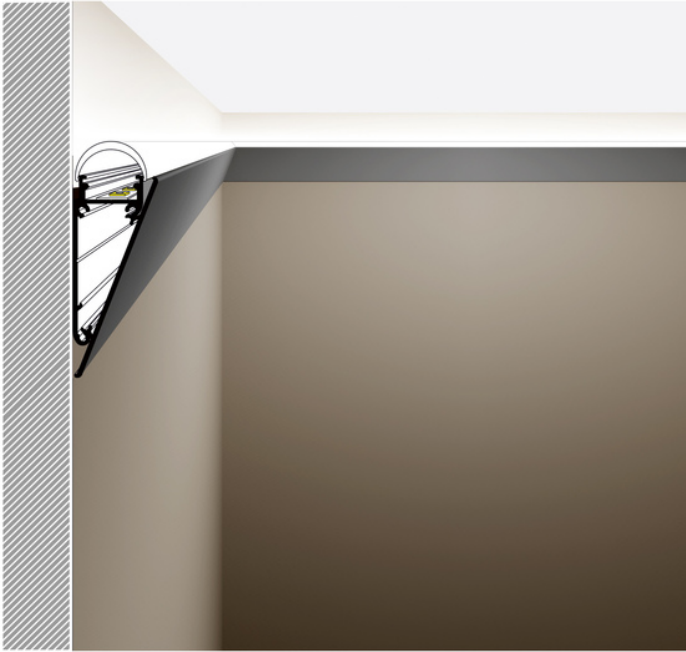

# COVER WALLE12 2000 WHITE PAINTED /PLASTIC BAG

	<ul style="list-style-type: none"><li>• mounted directly to a wall or ceiling</li><li>• 7 types of matching diffusers</li><li>• possibility of outdoor using (with D diffuser and waterproof LED strip)</li></ul>	 <p>Buy product</p>
---	---	--

## Basic Informations

EAN: 5901597217251 Index: B8080001 Material: aluminium Color: white painted Length [mm]: 2000 Weight [kg]: 0.477 Net weight [kg]: 0.015 Country of origin: PL	Measurement unit: qty Product packaging dimensions [mm]: 2000 x 4,8 x 59,1 Bulk packing [qty]: 20 Master packaging type: Carton Product with gross packaging weight [kg]: 10.6
--	--

## AVAILABLE VARIANTS

1000 mm, 2000 mm, 3000 mm, 4050 mm

---