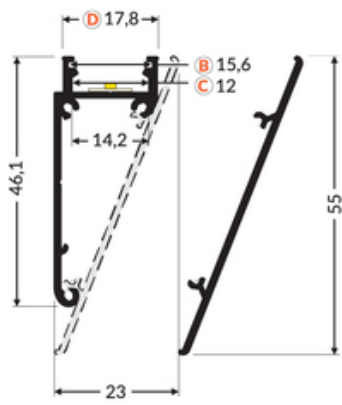

## Basic Informations

EAN: 5901597217251 Index: B8080001 Material: aluminium Color: white painted Length [mm]: 2000 Weight [kg]: 0.477 Net weight [kg]: 0.015 Country of origin: PL	Measurement unit: qty Product packaging dimensions [mm]: 2000 x 4,8 x 59,1 Bulk packing [qty]: 20 Master packaging type: Carton Product with gross packaging weight [kg]: 10.6
--	--

## AVAILABLE VARIANTS

1000 mm, 2000 mm, 3000 mm, 4050 mm

---