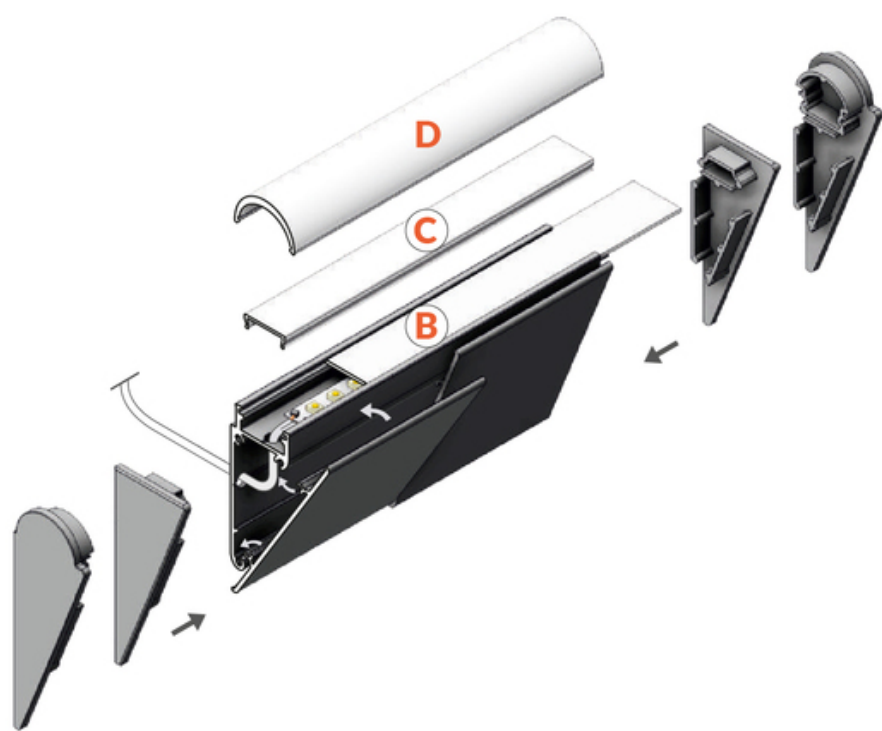

# COVER WALLE12 2000 WHITE PAINTED /PLASTIC BAG

	<ul style="list-style-type: none"><li>• mounted directly to a wall or ceiling</li><li>• 7 types of matching diffusers</li><li>• possibility of outdoor using (with D diffuser and waterproof LED strip)</li></ul>	 <p>Buy product</p>
---	---	--

## Basic Informations

EAN: 5901597217251 Index: B8080001 Material: aluminium Color: white painted Length [mm]: 2000 Weight [kg]: 0.477 Net weight [kg]: 0.015 Country of origin: PL	Measurement unit: qty Product packaging dimensions [mm]: 2000 x 4,8 x 59,1 Bulk packing [qty]: 20 Master packaging type: Carton Product with gross packaging weight [kg]: 10.6
--	--

## AVAILABLE VARIANTS

1000 mm, 2000 mm, 3000 mm, 4050 mm

---