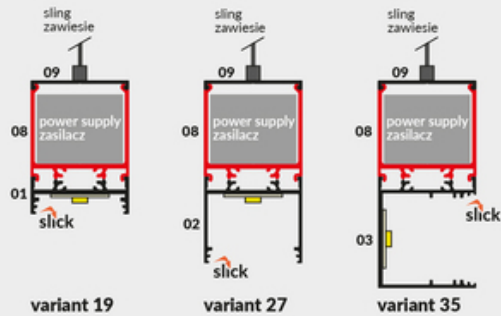

SUSPENDED WISZĄCE