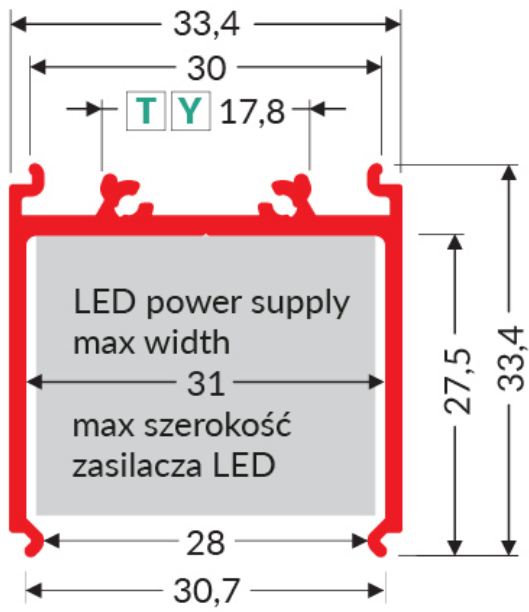

## Basic Informations

|  |   |
|--|---|
| <p>EAN: 5901597241508<br/>Index: V3290021<br/>Material: aluminium<br/>Color: black anodized<br/>Length [mm]: 1000<br/>Weight [kg]: 0.389<br/>Net weight [kg]: 0.008000000000000001<br/>Country of origin: PL</p> | <p>Measurement unit: qty<br/>Product packaging dimensions [mm]: 1000 x 33,4 x 33,4<br/>Bulk packing [qty]: 15<br/>Master packaging type: Carton<br/>Product with gross packaging weight [kg]: 6.245</p> |
|--|---|