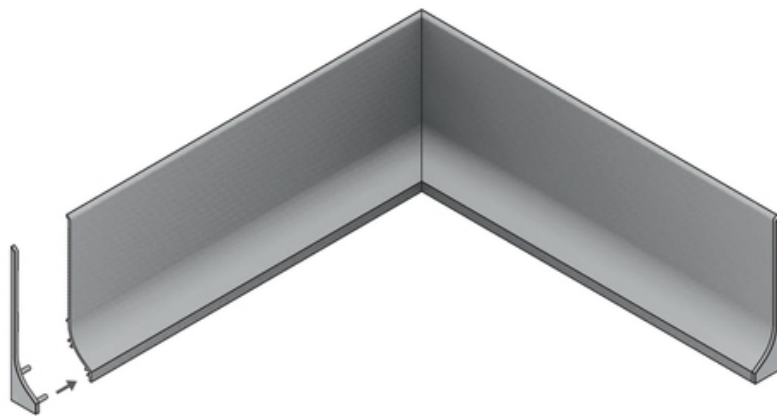

# FINISHING PROFILE BASE 1000 RAW ALU.

Architectural

	<ul style="list-style-type: none"><li>• basic aluminium skirting board</li><li>• basic aluminium skirting board</li><li>• for all types of floors</li><li>• more durable and moisture-resistant (compared to MDF and wooden skirting boards)</li><li>• space for concealing wires</li></ul>	<p> EU industrial designs</p> <p> CE</p> <p> Made in Poland</p>	 <p>Buy product</p>
---	---	--	--

## Basic Informations

EAN: 5901597288176  
Index: J1000100  
Material: aluminium  
Color: raw aluminium  
Length [mm]: 1000  
Weigh [kg]: 0.313  
Country of origin: PL

Measurement unit: qty  
Product packaging dimensions [mm]: 1000 x 15,1 x 80  
Bulk packing [qty]: 20  
Master packaging type: Bulk  
Product with gross packaging weight [kg]: 6.26

## AVAILABLE VARIANTS

1000 mm, 2000 mm, 3000 mm, 4050 mm