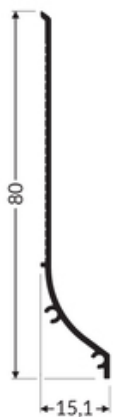

## Basic Informations

EAN: 5901597288176  
Index: J1000100  
Material: aluminium  
Color: raw aluminium  
Length [mm]: 1000  
Weigh [kg]: 0.313  
Country of origin: PL

Measurement unit: qty  
Product packaging dimensions [mm]: 1000 x 15,1 x 80  
Bulk packing [qty]: 20  
Master packaging type: Bulk  
Product with gross packaging weight [kg]: 6.26

## AVAILABLE VARIANTS

1000 mm, 2000 mm, 3000 mm, 4050 mm