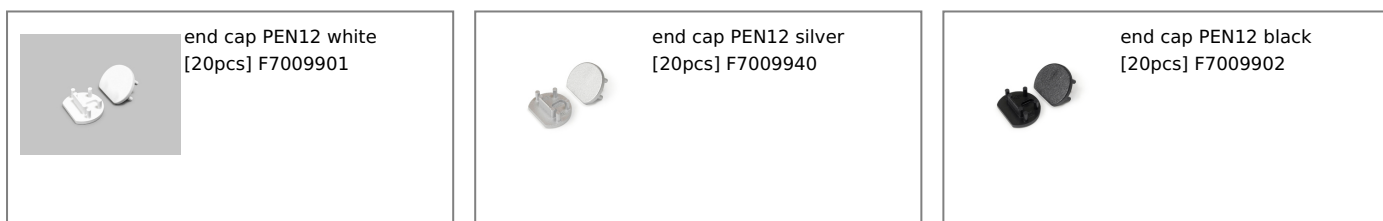

END CAP PEN12 GREY [20PCS]

AVAILABLE COLORS

AVAILABLE VARIANTS

Matching elements