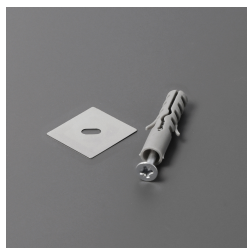

CONNECTOR WALLE12 180DEG INOX /PLASTIC BAG

Buy product

AVAILABLE VARIANTS

Matching elements