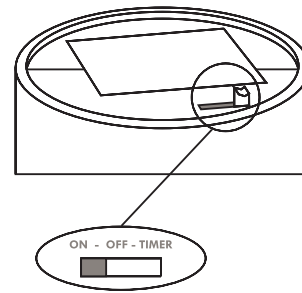

ON/OFF SWITCH

The ON/OFF/ switch is located on the bottom of the candle, next to the battery compartment.

RoHS

UK
CA